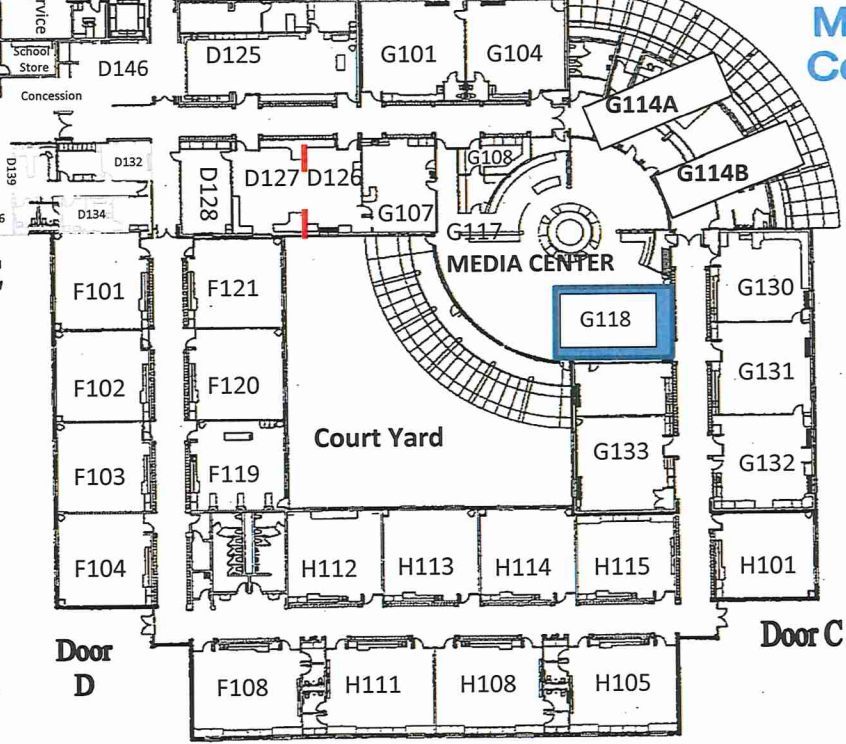

ST. CLAIR SCHOOL, ISD 75

Door R
Door S
Door T
Door U
Door V

Staff
Parking Lot

Patio

Commons

High School Grades 7-12
E WING

Door E
Door F

Media Center

Door B

Elementary
Grades K-6
G Wing

Student
Parking
Lot

Elementary Grades K-6 H Wing

Door D

Door C